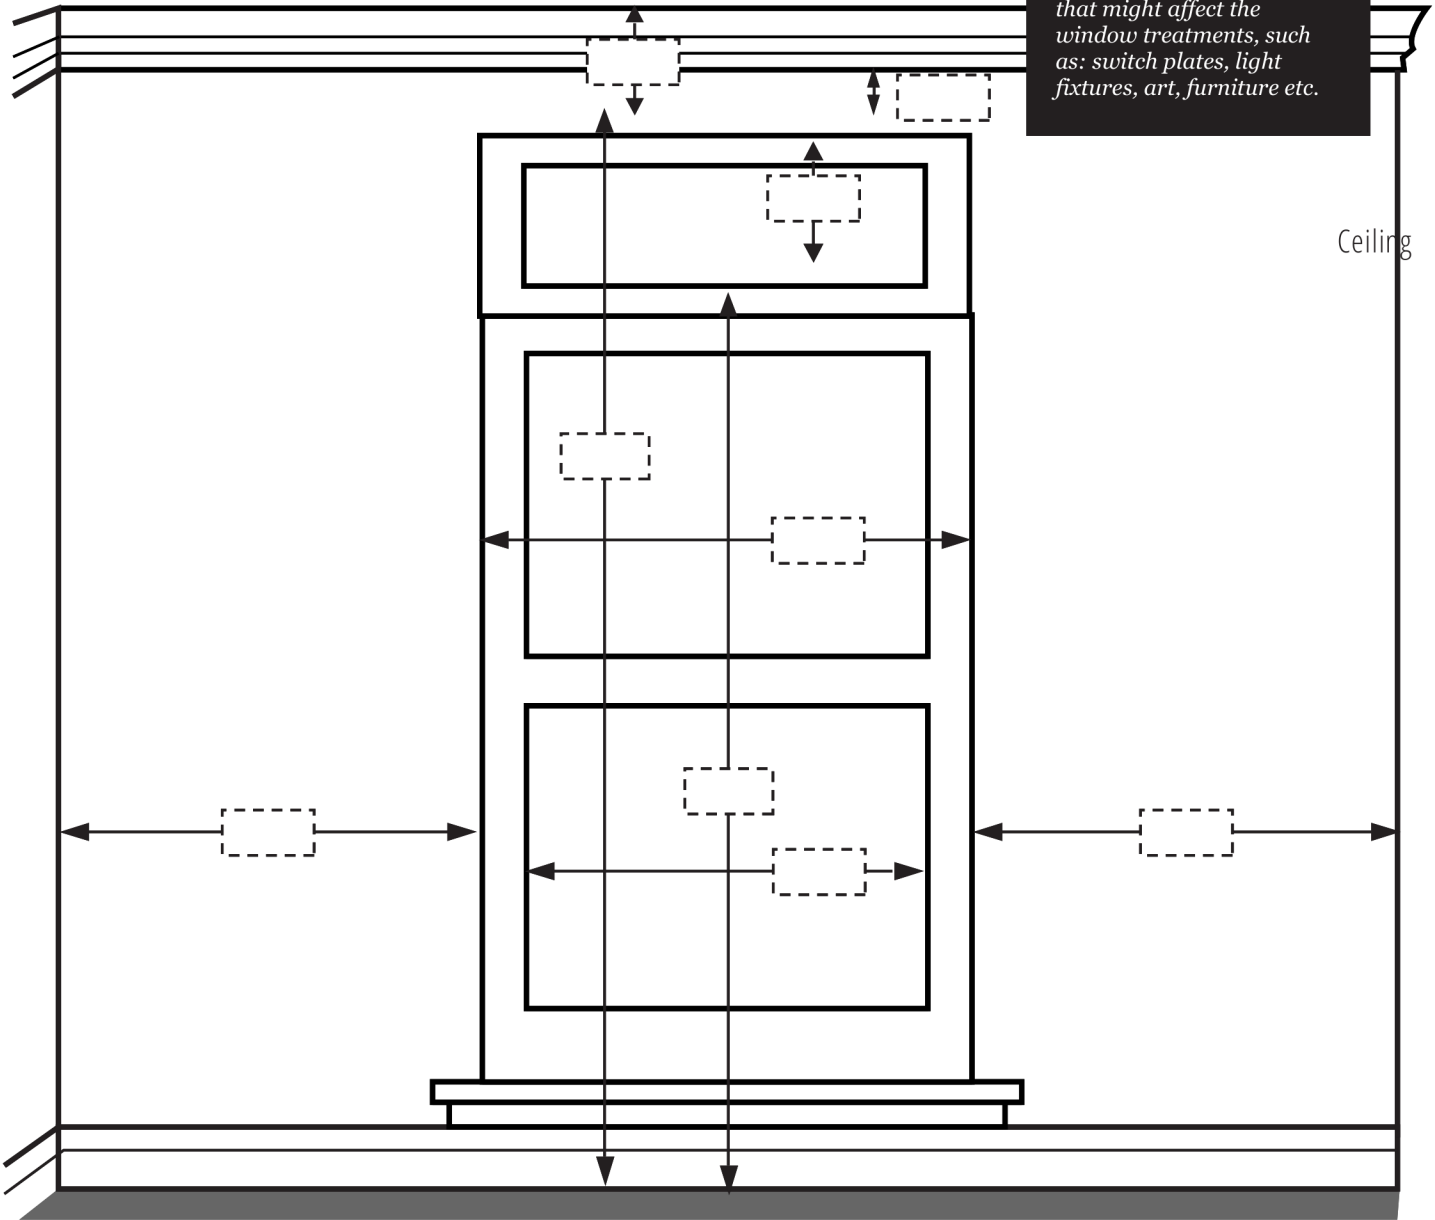

# MEASURING GUIDE FOR SINGLE WINDOWS

notes: \_\_\_\_\_

\_\_\_\_\_

\_\_\_\_\_

\_\_\_\_\_

\_\_\_\_\_

*Disclaimer: u-fab Interiors is not responsible for any measurement errors made by customers. If you have any doubts regarding measurements, we strongly recommend consulting one of our Associates for assistance.*

# MEASURING GUIDE FOR TRANSOM WINDOWS

Please note any obstacles that might affect the window treatments, such as: switch plates, light fixtures, art, furniture etc.

notes: \_\_\_\_\_  
\_\_\_\_\_  
\_\_\_\_\_  
\_\_\_\_\_  
\_\_\_\_\_