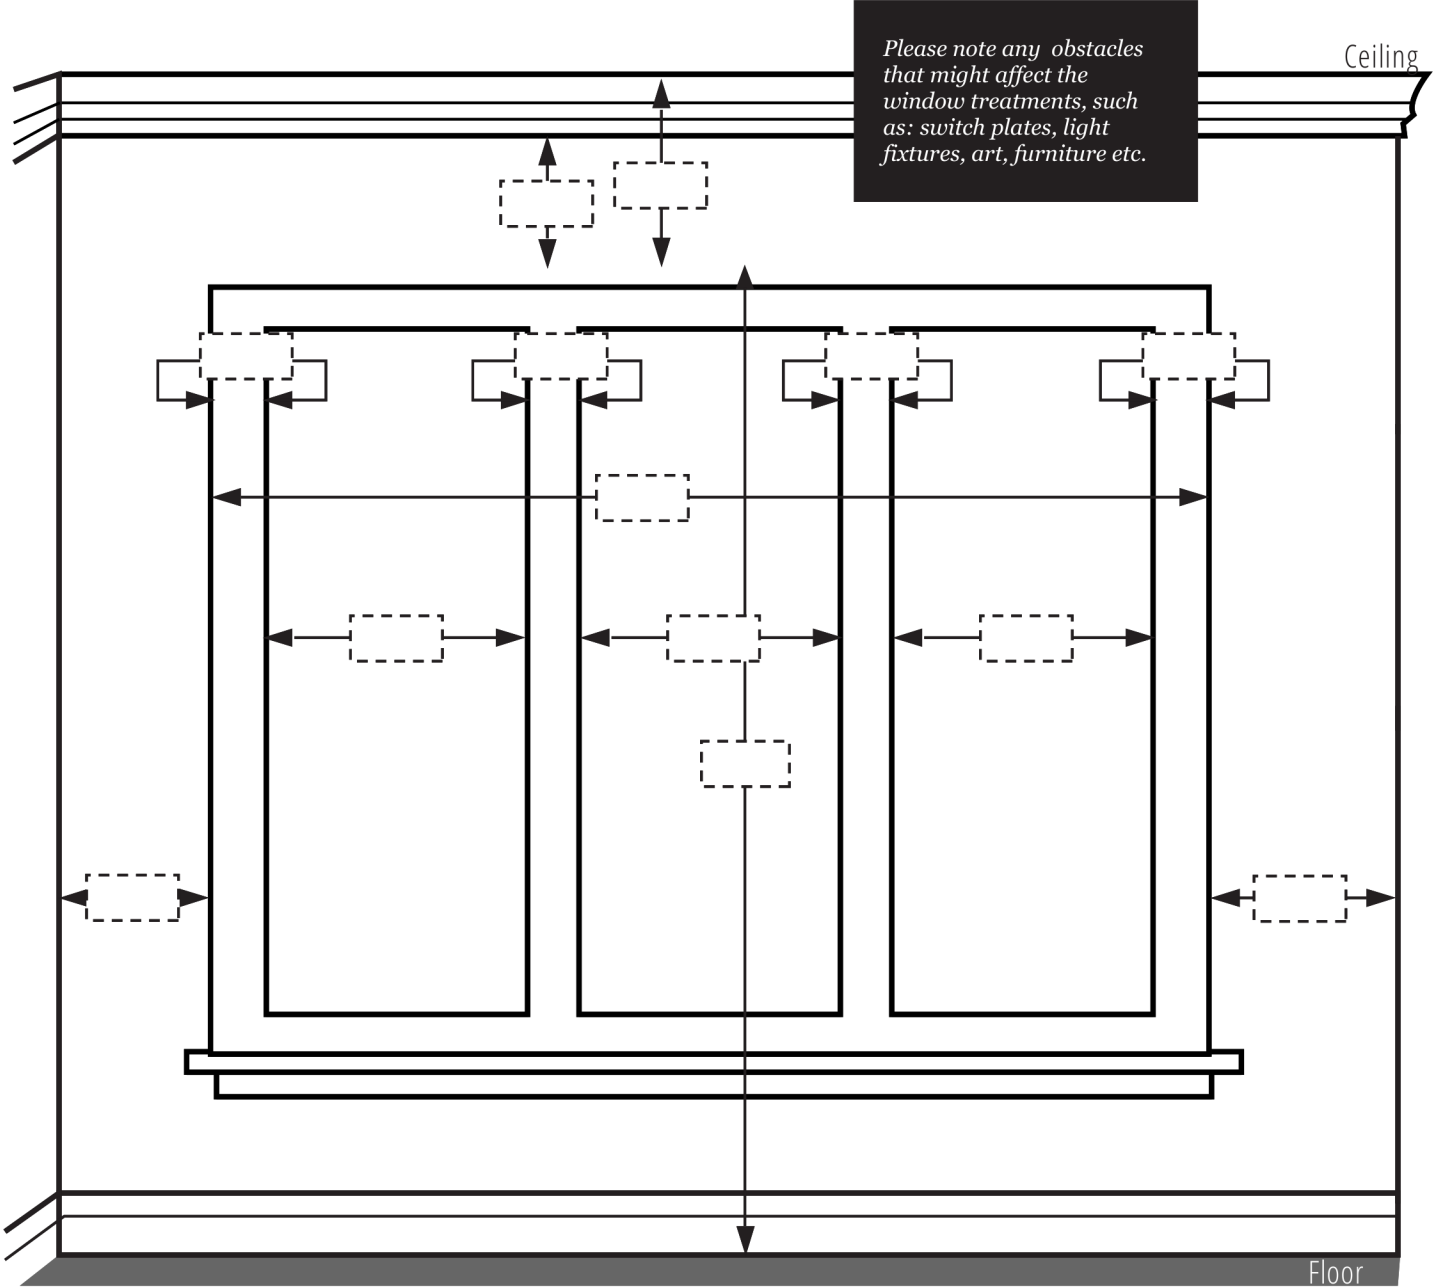

# MEASURING GUIDE FOR FRENCH & SLIDING DOORS

Please note any obstacles that might affect the window treatments, such as: switch plates, light fixtures, art, furniture etc.

notes: \_\_\_\_\_  
\_\_\_\_\_  
\_\_\_\_\_  
\_\_\_\_\_  
\_\_\_\_\_

# MEASURING GUIDE FOR MULTIPLE WINDOWS

Please note any obstacles that might affect the window treatments, such as: switch plates, light fixtures, art, furniture etc.

notes: \_\_\_\_\_  
\_\_\_\_\_  
\_\_\_\_\_  
\_\_\_\_\_  
\_\_\_\_\_