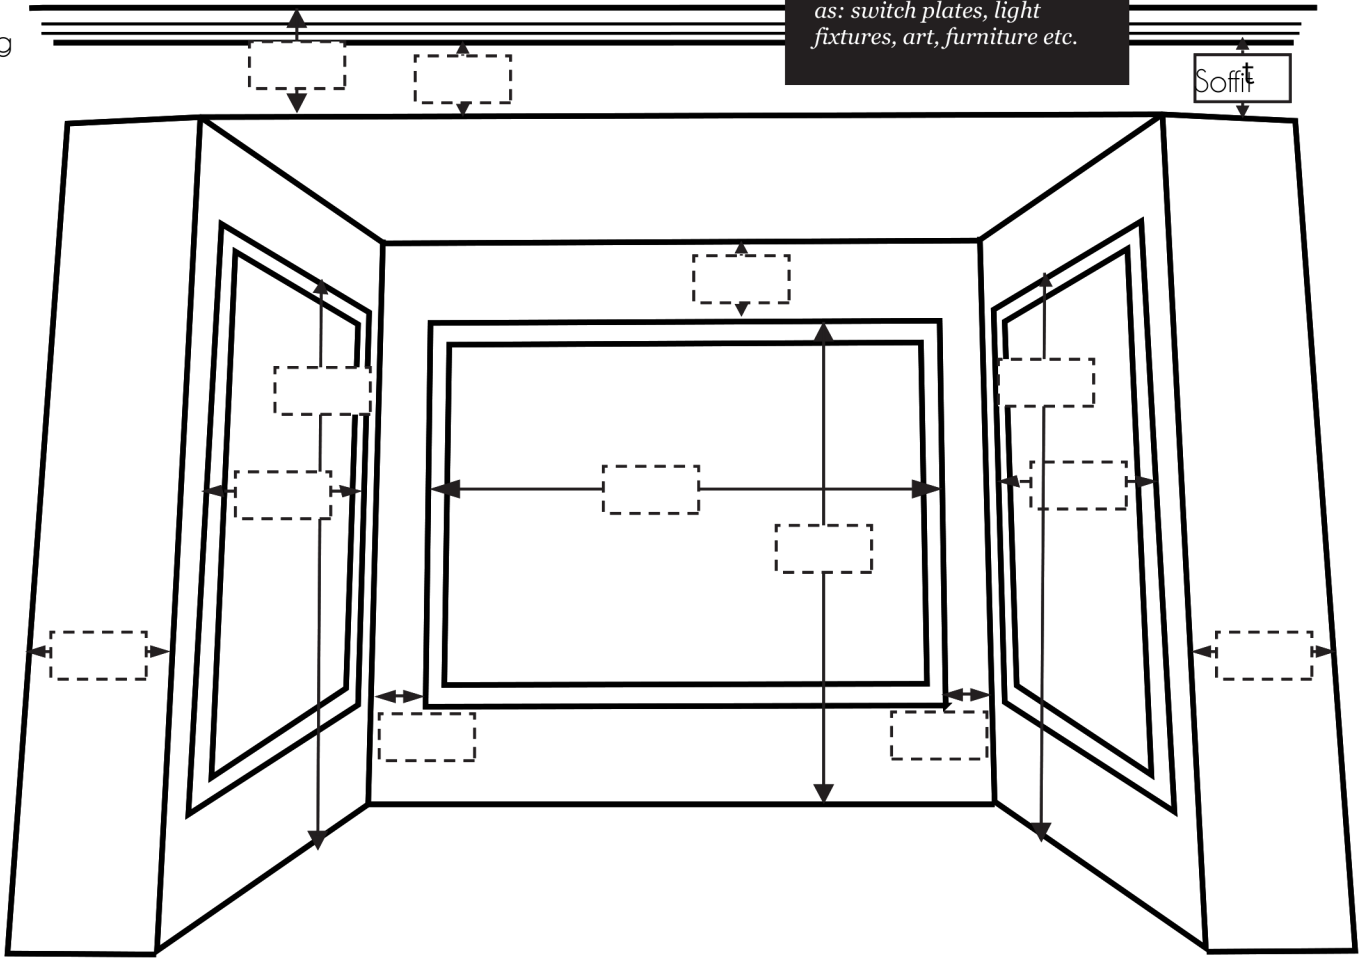

# MEASURING GUIDE FOR ARCHED WINDOWS

notes: \_\_\_\_\_  
\_\_\_\_\_  
\_\_\_\_\_  
\_\_\_\_\_  
\_\_\_\_\_

*Disclaimer: u-fab Interiors is not responsible for any measurement errors made by customers. If you have any doubts regarding measurements, we strongly recommend consulting one of our Associates for assistance.*

# MEASURING GUIDE FOR BAY WINDOWS

Please note any obstacles that might affect the window treatments, such as: switch plates, light fixtures, art, furniture etc.

Crown Molding

Soffit

notes: \_\_\_\_\_

\_\_\_\_\_