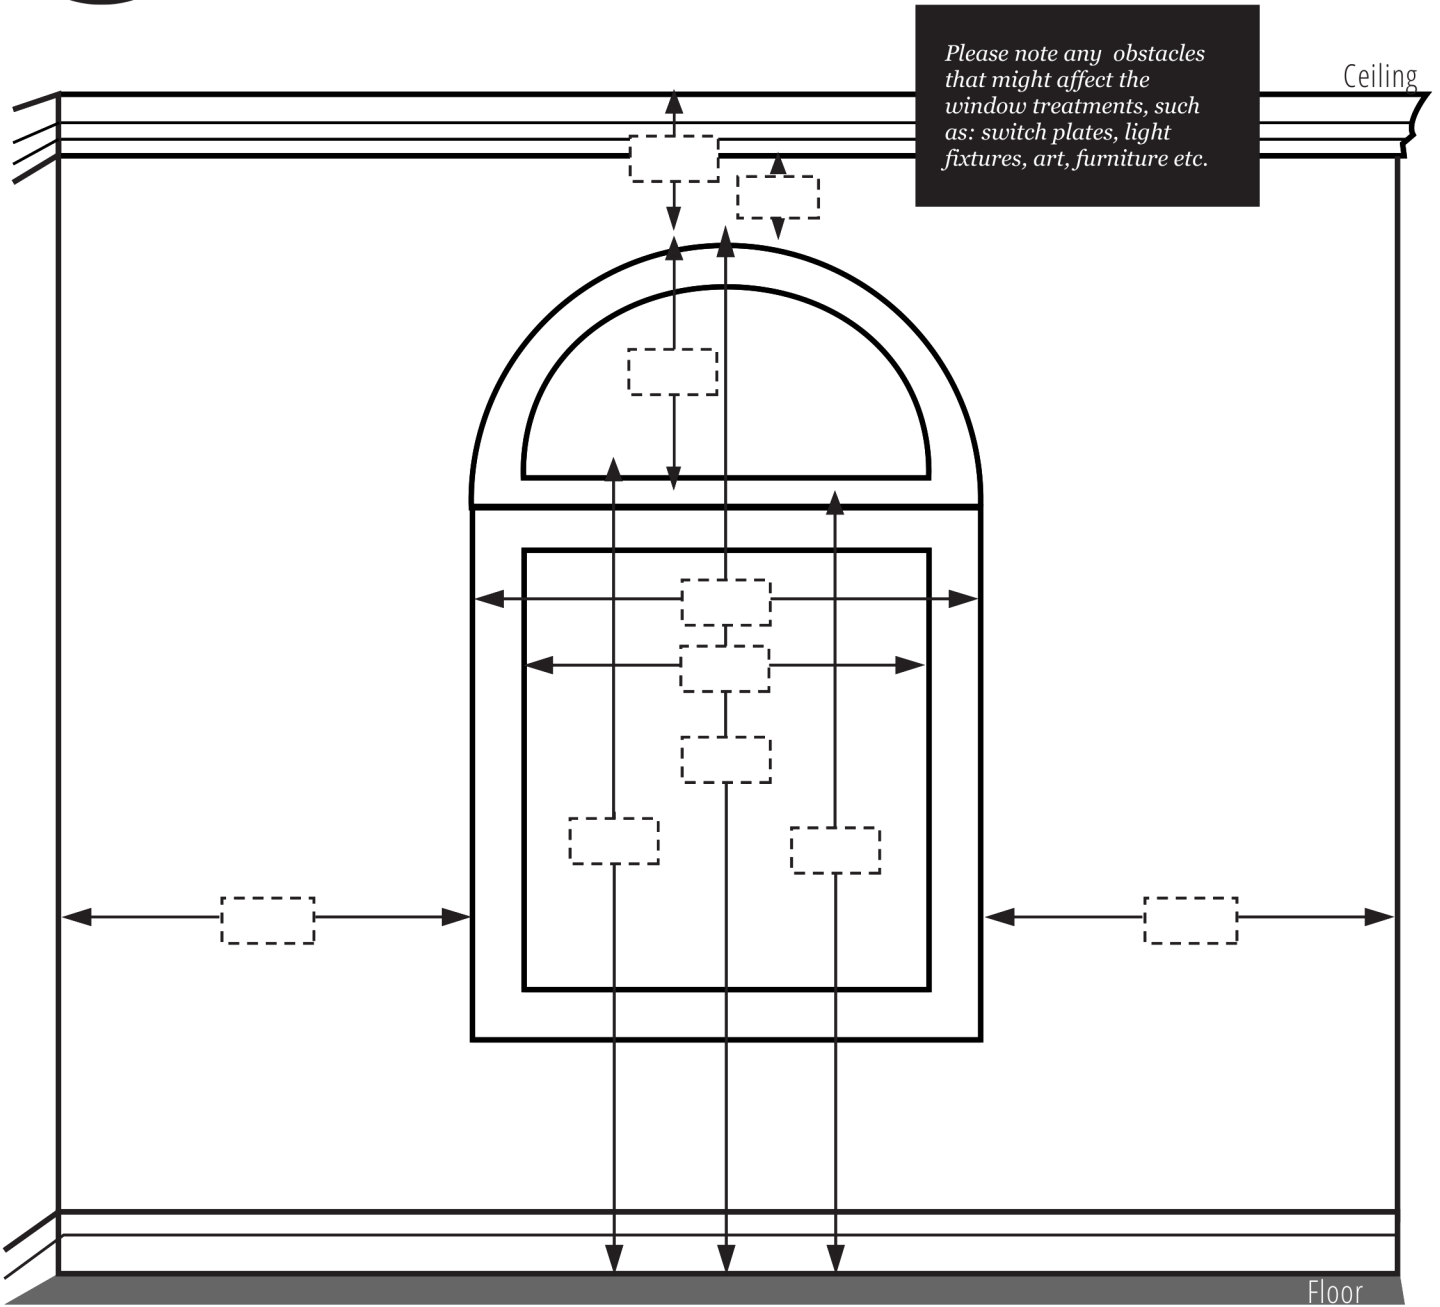

MEASURING GUIDE FOR ARCHED WINDOWS

notes: _____
_____
_____
_____
_____

Disclaimer: u-fab Interiors is not responsible for any measurement errors made by customers. If you have any doubts regarding measurements, we strongly recommend consulting one of our Associates for assistance.